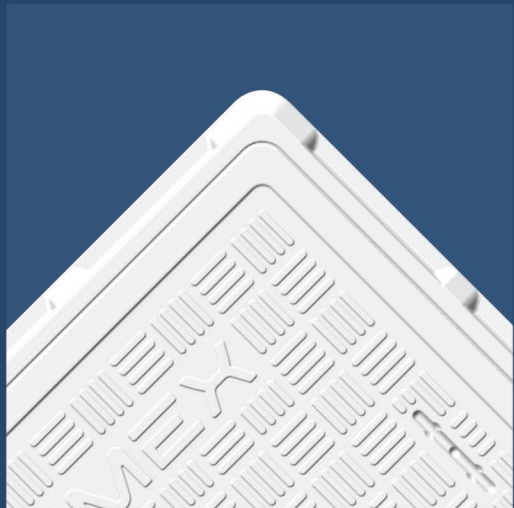

PVC
MANHOLE COVER

SIZE : 12"x12"
WEIGHT : 800 (Gram)

PVC
MANHOLE COVER

SIZE : 15"x15"
WEIGHT : 1300 (Gram)

PVC
MANHOLE COVER

SIZE : 18"x18"
WEIGHT : 2300 (Gram)

PVC
MANHOLE COVER

SIZE : 18"x24"
WEIGHT : 3000 (Gram)

PVC
MANHOLE COVER

SIZE : 21"x21"
WEIGHT : 2900 (Gram)

PVC
MANHOLE COVER

SIZE : 24"x24"
WEIGHT : 3600 (Gram)

PVC
MANHOLE COVER

SIZE : 18"x18"
WEIGHT : 2600 (Gram)

PVC
MANHOLE COVER

SIZE : 18"x24"
WEIGHT : 3500 (Gram)

PVC
MANHOLE COVER

SIZE : 24"x24"
WEIGHT : 4600 (Gram)

PVC
MANHOLE COVER

SIZE : 27"x27"
WEIGHT : 6000 (Gram)

Mfg. by:

WELCOME POLYPLAST

Plot No-50 - 63, Rafaleshwar Industrial Esatate,
Nr.Rafaleshwar station, 8-A National Highway,
Morbi - 363 642 (Gujarat) india